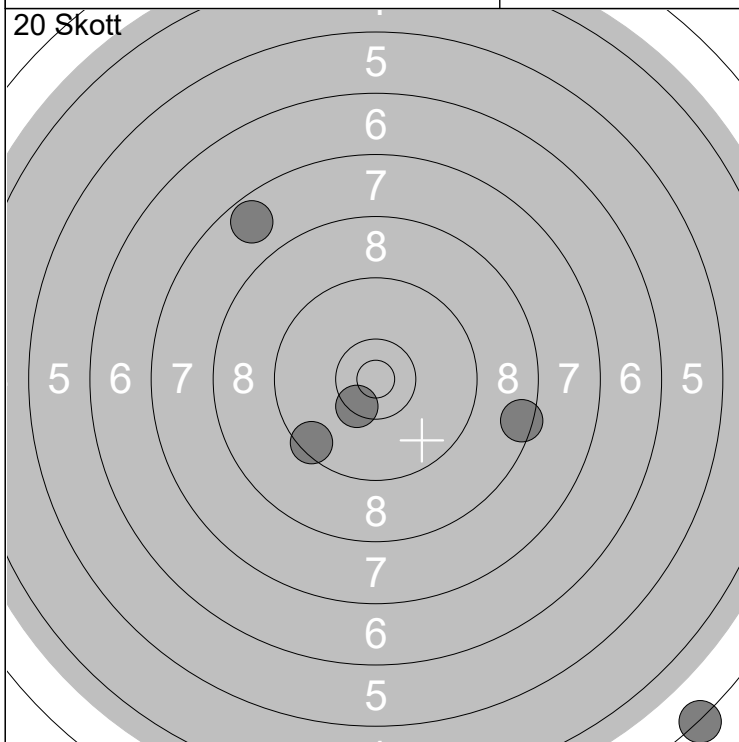

16: 7.8 ↗	Serie	40
17: 10.2 ↗		
18: 7.3 ←	Total	161
19: 7.8 ←		
20: 9.8 ←		

1: 10.4x	↓
2: 9.3	↗
3: 8.0	→
4: 10.0	↘
5: 6.9	←

Serie	43
Total	43

6: 8.2	→
7: 9.1	↑
8: 8.4	↘
9: 9.7	↖
10: 4.8	↓

Serie	38
Total	81

11: 7.7	↗
12: 9.5	↘
13: 3.3	↘
14: 10.4x	↘
15: 8.5	→

Serie	37
Total	118

16: 9.8	↖
17: 8.7	↖
18: 10.5x	↗
19: 6.1	→
20: 7.4	↗

Serie	40
Total	158

1: 7.6 ←	Serie	24
2: 0.0 ↙		
3: 8.5 ↓	Total	24
4: 4.0 ↑		
5: 5.4 ↑		