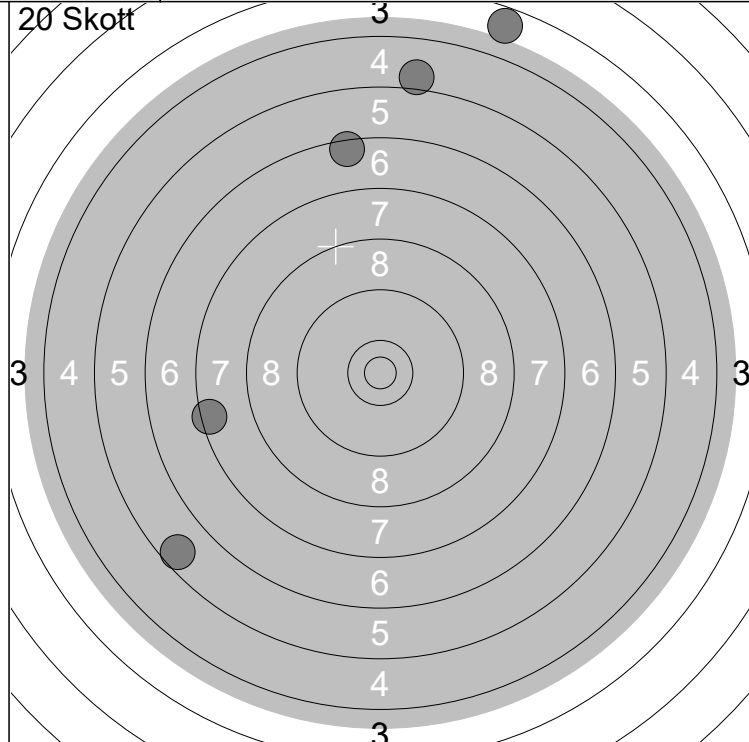

16: 7.8 ↗	Serie	40
17: 10.2 ↗		
18: 7.3 ←	Total	161
19: 7.8 ←		
20: 9.8 ←		

1: 10.4x	↓
2: 9.3	↗
3: 8.0	→
4: 10.0	↘
5: 6.9	←

Serie	43
Total	43

6: 8.2	→
7: 9.1	↑
8: 8.4	↘
9: 9.7	↖
10: 4.8	↓

Serie	38
Total	81

11: 7.7	↗
12: 9.5	↘
13: 3.3	↘
14: 10.4x	↘
15: 8.5	→

Serie	37
Total	118

16: 9.8	↖
17: 8.7	↖
18: 10.5x	↗
19: 6.1	→
20: 7.4	↗

Serie	40
Total	158

1: 7.6 ←	Serie	24
2: 0.0 ↙		
3: 8.5 ↓	Total	24
4: 4.0 ↑		
5: 5.4 ↑		