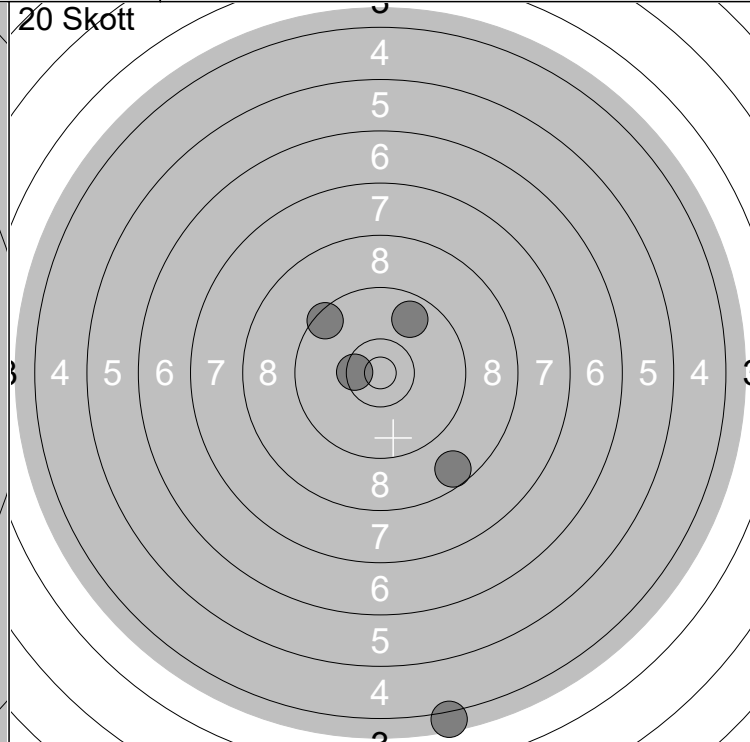

16:	9.4	→
17:	7.5	↓
18:	8.8	↗
19:	8.8	↓
20:	8.1	↓

Serie	40
Total	170

1: 8.9	↖
2: 6.1	↗
3: 9.0	↙
4: 7.4	↘
5: 9.1	↗

Serie	39
Total	39

6: 10.3x	←
7: 8.4	↗
8: 10.3	↑
9: 2.7	↗
10: 9.6	↑

Serie	39
Total	78

11: 9.9	↗
12: 10.0	↘
13: 9.5	↑
14: 8.0	↑
15: 8.6	↙

Serie	44
Total	122

16: 9.1	↖
17: 7.6	→
18: 10.6x	←
19: 8.7	↖
20: 7.6	↑

Serie	41
Total	163

1: 7.1 ↖
2: 10.4x ↓
3: 10.0 ↗
4: 8.6 ←
5: 7.7 ↘

Serie	42
Total	42

6: 9.5 ↗
7: 4.2 ↓
8: 10.5x ←
9: 8.6 ↘
10: 9.8 ↗

Serie	40
Total	82