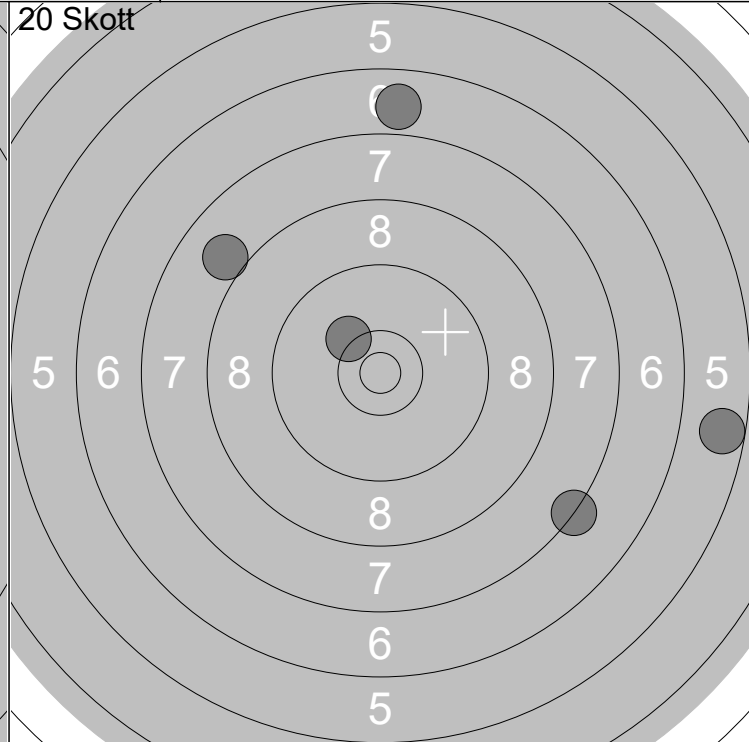

Serie	44
Total	122

16: 9.1	↖
17: 7.6	→
18: 10.6x	←
19: 8.7	↖
20: 7.6	↑

Serie	41
Total	163

1: 7.1 ↖
2: 10.4x ↓
3: 10.0 ↗
4: 8.6 ←
5: 7.7 ↘

Serie	42
Total	42

6: 9.5 ↗
7: 4.2 ↓
8: 10.5x ←
9: 8.6 ↘
10: 9.8 ↗

Serie	40
Total	82

11: 7.3 ↘
12: 9.6 ↘
13: 4.0 ↗
14: 9.2 ↘
15: 9.4 ←

Serie	38
Total	120

16: 7.0 ↘
17: 9.0 ←
18: 8.1 ↗
19: 8.0 ←
20: 6.7 ↘

Serie	38
Total	158

1: 8.5	←
2: 10.0	↙
3: 6.6	↗
4: 4.7	↗
5: 8.8	←

Serie	36
Total	36

6: 5.7	→
7: 8.0	↗
8: 10.2	↗
9: 6.9	↑
10: 7.3	↘