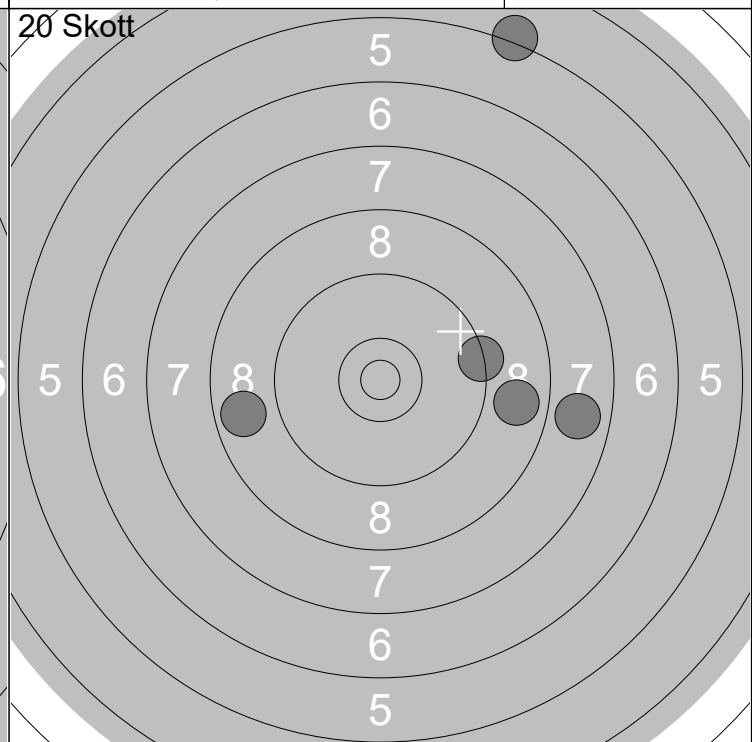

11: 6.9	↘
12: 9.3	→
13: 7.5	↘
14: 9.2	↘
15: 8.8	→

Serie	39
Total	114

16: 5.2	↗
17: 9.3	→
18: 8.8	→
19: 7.8	→
20: 8.7	←

Serie	37
Total	151