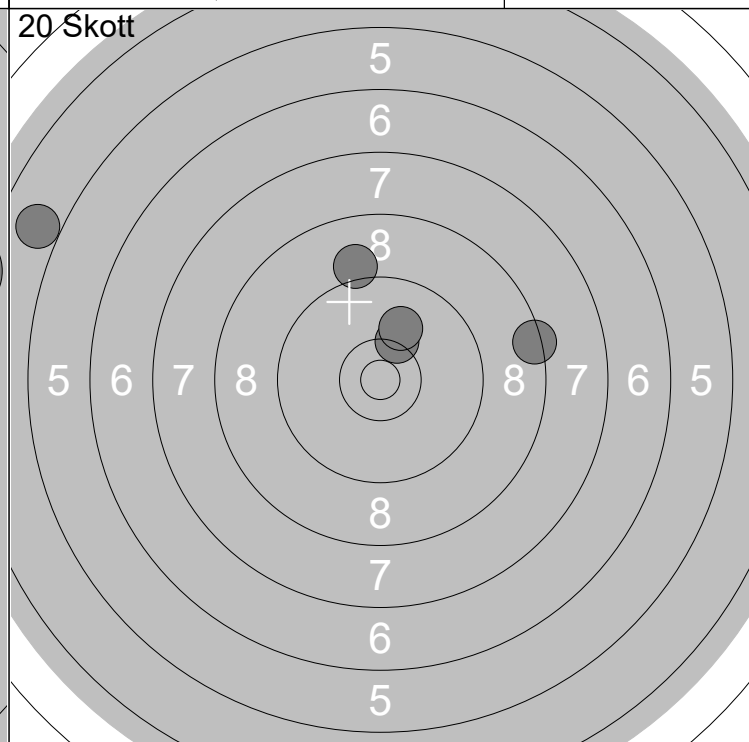

Serie	43
Total	120

16:	10.0	↘
17:	7.9	↘
18:	9.3	↘
19:	7.0	↘
20:	9.8	↗

Serie	42
Total	162

1: 10.3x	←
2: 9.8	↗
3: 9.6	↘
4: 10.8x	↑
5: 10.0	↗

Serie	48
Total	48

6: 9.9	↘
7: 9.9	↙
8: 8.9	↗
9: 8.0	→
10: 9.5	→

Serie	43
Total	91

11: 10.3x	↗
12: 10.9x	↙
13: 9.1	→
14: 10.9x	↑
15: 10.4x	↗

Serie	49
Total	140

16: 8.9	↗
17: 10.5x	→
18: 9.6	↘
19: 9.5	↘
20: 9.3	↘

Serie	45
Total	185

1: 7.3	→
2: 8.2	↘
3: 9.9	↗
4: 9.7	→
5: 7.3	→

Serie	40
Total	40

6: 8.2	→
7: 9.4	↘
8: 8.6	→
9: 7.3	→
10: 8.8	↘

Serie	40
Total	80

11: 10.1	↗
12: 8.7	↘
13: 9.3	→
14: 8.5	→
15: 9.4	→

Serie	44
Total	124

16: 4.9	↖
17: 9.1	↗
18: 10.3	↗
19: 10.1	↗
20: 8.4	→

Serie	41
Total	165

1:	10.1	↓
2:	10.0	↘
3:	7.2	↓
4:	8.4	↓
5:	9.7	↗