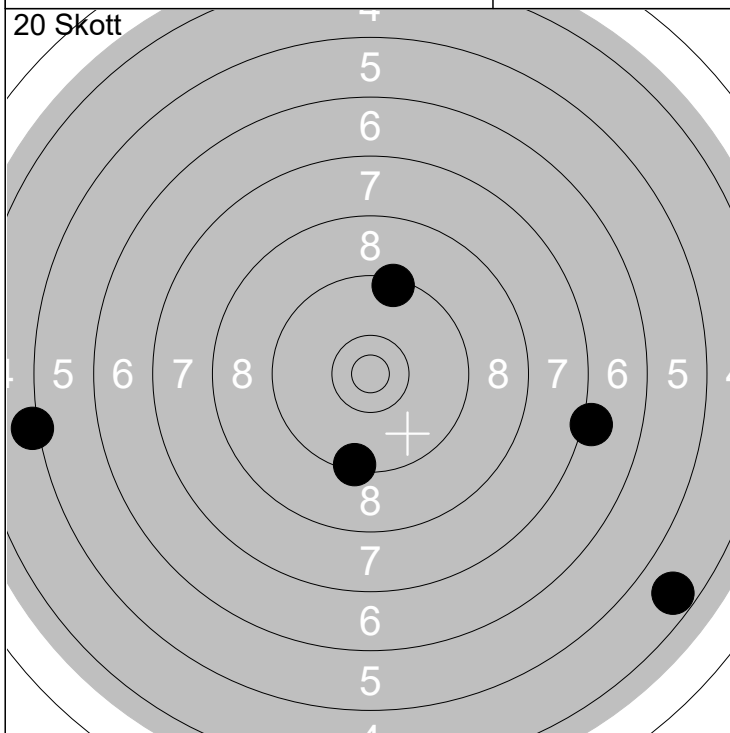

Serie 24 (0x)

Total 24 (0x)

20 Skott

6: 8.0 ↙  
 7: 0.0 →  
 8: 8.4 ↗  
 9: 6.4 ↗  
 10: 10.1 ↘

Serie 32 (0x)

Total 56 (0x)

20 Skott

11: 9.4 ↓  
 12: 7.1 →  
 13: 4.7 ↘  
 14: 9.4 ↗  
 15: 5.2 ←

Serie 34 (0x)

Total 90 (0x)

20 Skott

16: 10.3 ↙  
 17: 8.1 →  
 18: 3.0 ↘  
 19: 4.7 ↙  
 20: 3.6 ↗

Serie 28 (0x)

Total 118 (0x)

1:	7.1	➔
2:	10.2	➤
3:	10.2	↖
4:	6.5	↑
5:	9.7	↑

Serie	42 (0x)
Total	42 (0x)