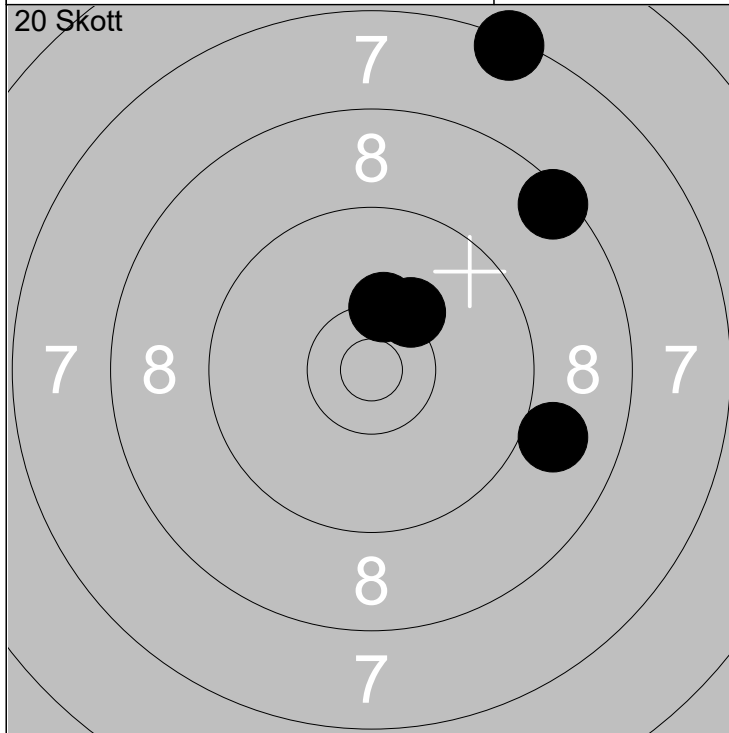

11: 10.3x	↗		Serie	44 (1x)
12: 7.4	↗			
13: 10.2	↗			
14: 9.0	➤			
15: 8.5	↗			
			Total	131 (1x)

16: 10.0	↗		Serie	42 (0x)
17: 8.8	➔			
18: 9.7	➤			
19: 9.4	➤			
20: 6.0	➤			
			Total	173 (1x)