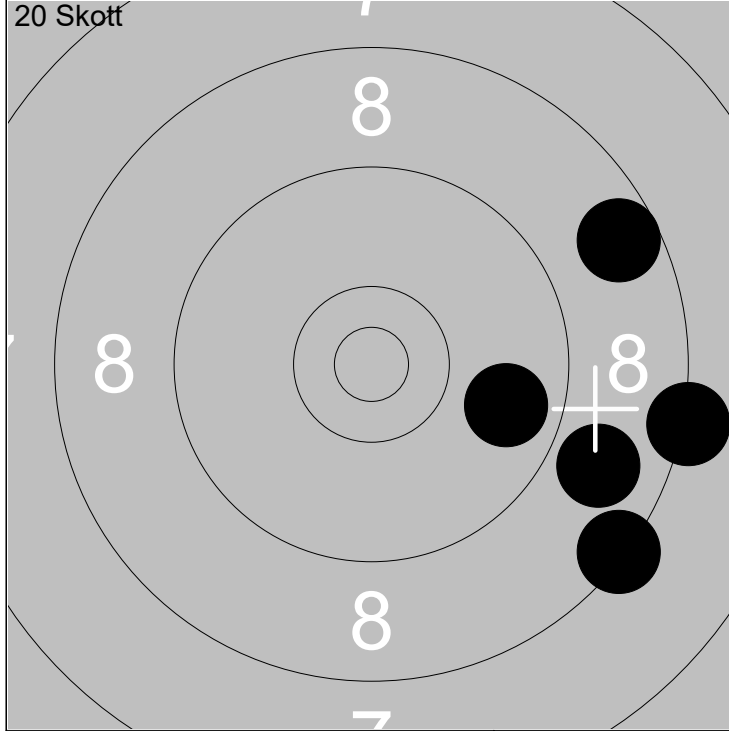

1: 8.6	➔		Serie	41 (0x)
2: 8.9	➤			
3: 8.4	➤			
4: 9.8	➤			
5: 8.3	➤			
			Total	41 (0x)

6: 9.8	➔		Serie	46 (0x)
7: 10.2	↗			
8: 9.8	➔			
9: 8.9	➔			
10: 10.1	➤			
			Total	87 (0x)