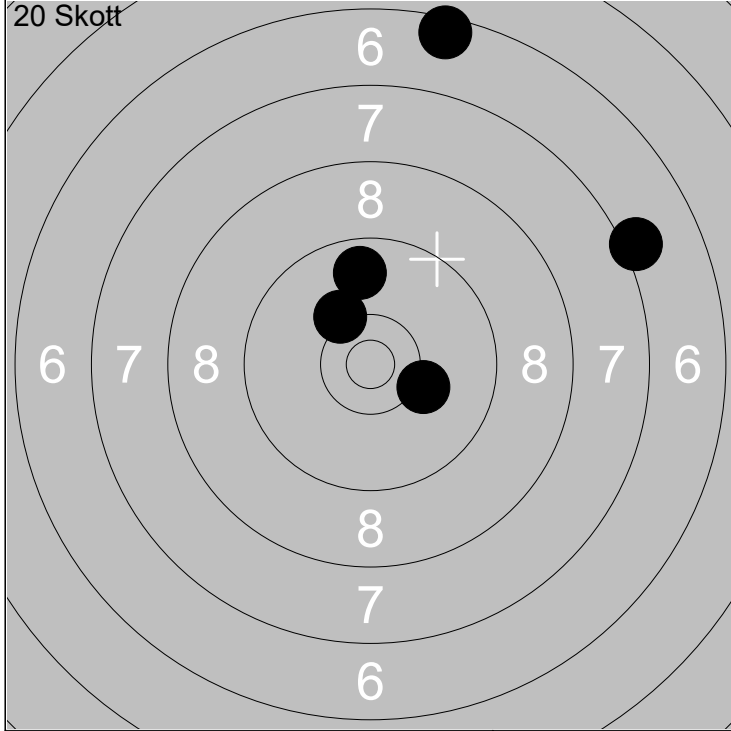

Serie 24 (0x)

Total 24 (0x)

20 Skott

6: 8.0 ↙  
 7: 0.0 →  
 8: 8.4 ↗  
 9: 6.4 ↗  
 10: 10.1 ↘

Serie 32 (0x)

Total 56 (0x)

20 Skott

11: 9.4 ↓  
 12: 7.1 →  
 13: 4.7 ↘  
 14: 9.4 ↗  
 15: 5.2 ←

Serie 34 (0x)

Total 90 (0x)

20 Skott

16: 10.3 ↙  
 17: 8.1 →  
 18: 3.0 ↘  
 19: 4.7 ↙  
 20: 3.6 ↗

Serie 28 (0x)

Total 118 (0x)

1:	7.1	➔
2:	10.2	➤
3:	10.2	↖
4:	6.5	↑
5:	9.7	↑

Serie	42 (0x)
Total	42 (0x)

6:	8.7	←
7:	8.0	←
8:	9.7	↖
9:	9.4	↓
10:	9.1	↖

Serie	43 (0x)
Total	85 (0x)

11:	10.4x	↓
12:	8.2	↖
13:	7.6	↖
14:	7.9	←
15:	10.5x	↖

Serie	42 (2x)
Total	127 (2x)

16:	8.9	↓
17:	10.5x	➤
18:	8.8	↖
19:	9.1	↖
20:	10.0	↖