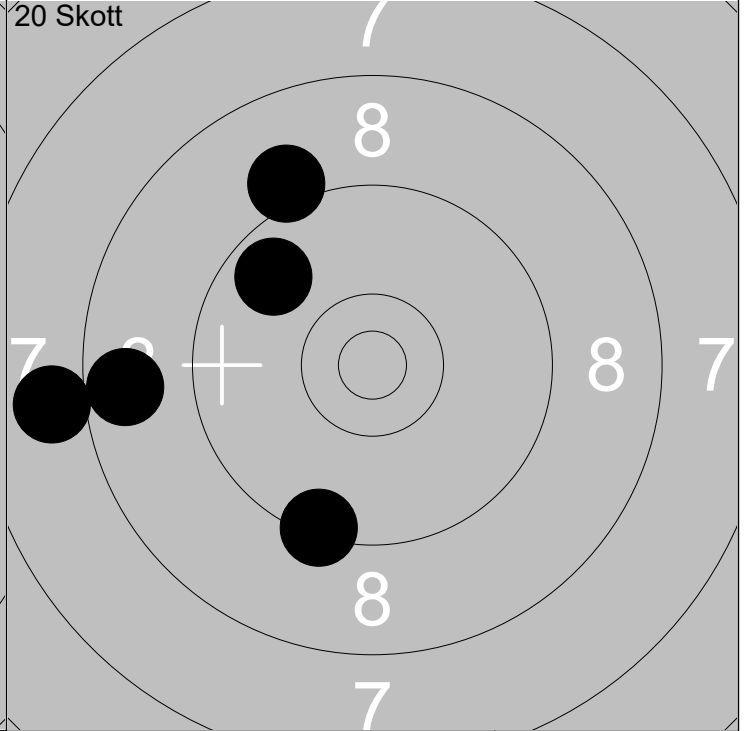

Serie 24 (0x)

Total 24 (0x)

20 Skott

6: 8.0 ↙  
 7: 0.0 →  
 8: 8.4 ↗  
 9: 6.4 ↗  
 10: 10.1 ↘

Serie 32 (0x)

Total 56 (0x)

20 Skott

11: 9.4 ↓  
 12: 7.1 →  
 13: 4.7 ↘  
 14: 9.4 ↗  
 15: 5.2 ←

Serie 34 (0x)

Total 90 (0x)

20 Skott

16: 10.3 ↙  
 17: 8.1 →  
 18: 3.0 ↘  
 19: 4.7 ↙  
 20: 3.6 ↗

Serie 28 (0x)

Total 118 (0x)

1:	7.1	➔
2:	10.2	➤
3:	10.2	↖
4:	6.5	↑
5:	9.7	↑

Serie	42 (0x)
Total	42 (0x)

6:	8.7	←
7:	8.0	←
8:	9.7	↖
9:	9.4	↓
10:	9.1	↖

Serie	43 (0x)
Total	85 (0x)

11:	10.4x	↓
12:	8.2	↖
13:	7.6	↖
14:	7.9	←
15:	10.5x	↖

Serie	42 (2x)
Total	127 (2x)

16:	8.9	↓
17:	10.5x	➤
18:	8.8	↖
19:	9.1	↖
20:	10.0	↖