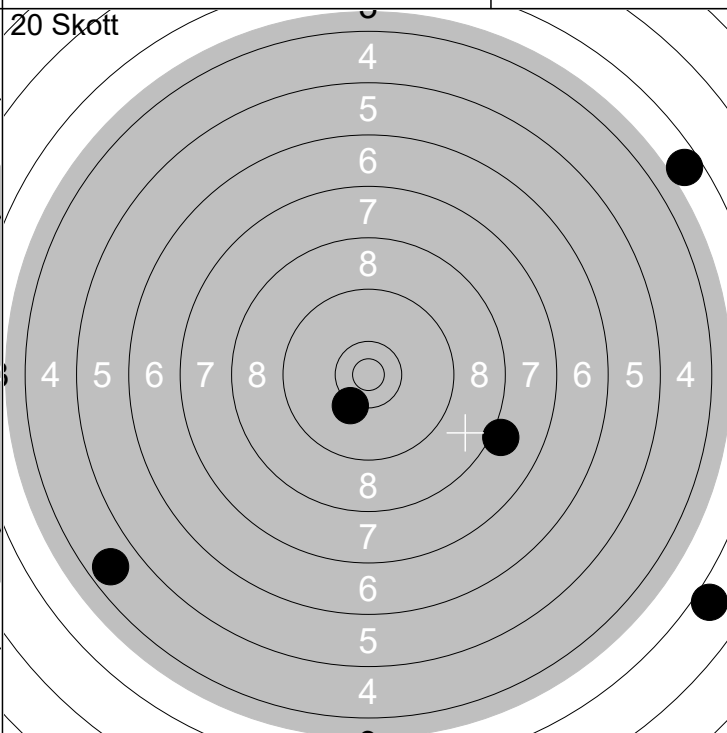

Serie 24 (0x)

Total 24 (0x)

20 Skott

6: 8.0 ↙  
 7: 0.0 →  
 8: 8.4 ↗  
 9: 6.4 ↗  
 10: 10.1 ↘

Serie 32 (0x)

Total 56 (0x)

20 Skott

11: 9.4 ↓  
 12: 7.1 →  
 13: 4.7 ↘  
 14: 9.4 ↗  
 15: 5.2 ←

Serie 34 (0x)

Total 90 (0x)

20 Skott

16: 10.3 ↙  
 17: 8.1 →  
 18: 3.0 ↘  
 19: 4.7 ↙  
 20: 3.6 ↗

Serie 28 (0x)

Total 118 (0x)

1:	7.1	➔
2:	10.2	➤
3:	10.2	↖
4:	6.5	↑
5:	9.7	↑

Serie	42 (0x)
Total	42 (0x)