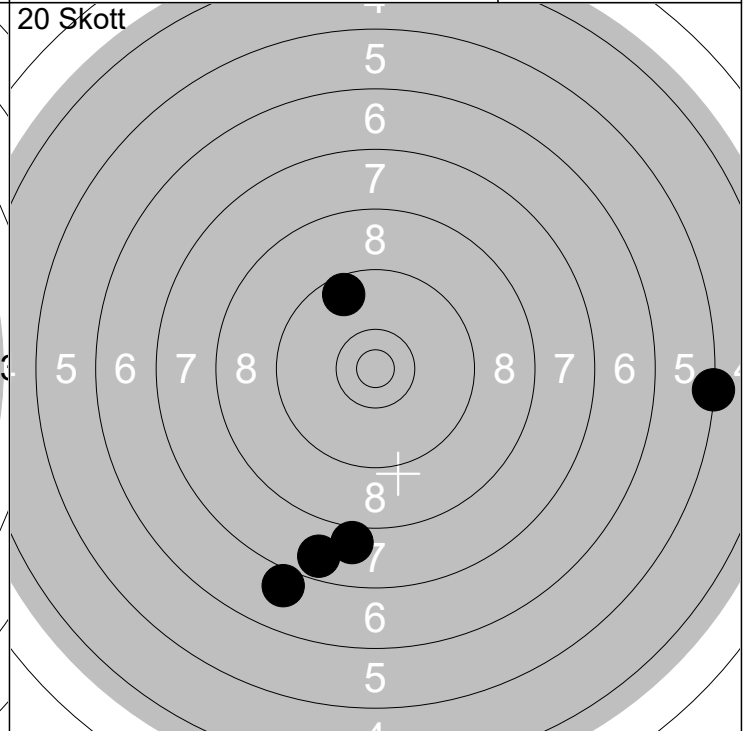

11:	9.4	←
12:	6.6	↓
13:	3.0	↙
14:	7.0	↓
15:	10.3x	↙

Serie	35 (1x)
Total	112 (2x)

16:	5.3	→
17:	7.7	↓
18:	8.0	↓
19:	9.6	↗
20:	7.0	↘

Serie	36 (0x)
Total	148 (2x)