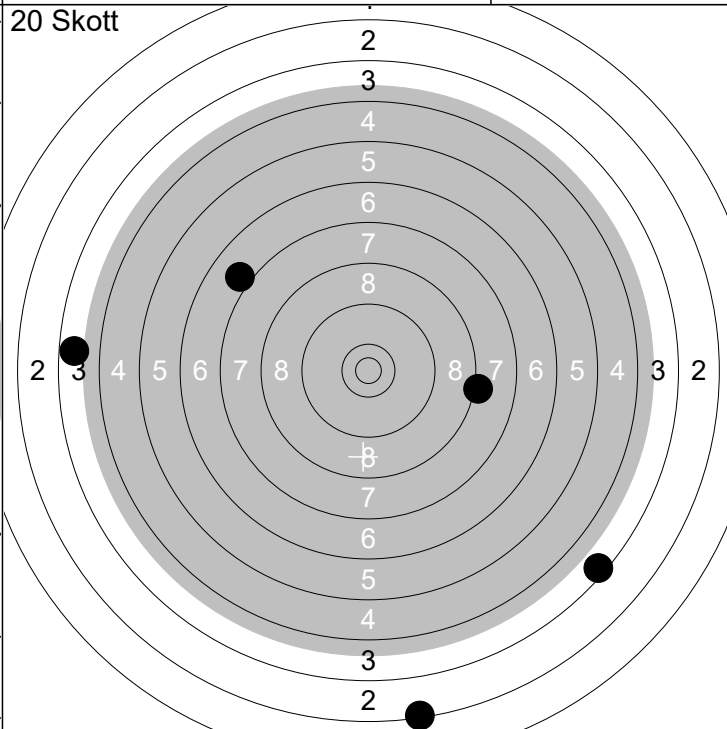

Serie 33 (0x)

Total 53 (0x)

20 Skott

11: 5.4 ↗
 12: 9.2 ↓
 13: 10.0 ←
 14: 3.7 →
 15: 6.0 ↙

Serie 33 (0x)

Total 86 (0x)

20 Skott

16: 2.3 ↓
 17: 7.0 ↗
 18: 8.2 →
 19: 3.5 ↓
 20: 3.7 ←

Serie 23 (0x)

Total 109 (0x)

1: 9.1 ↖
2: 9.2 ↙
3: 10.0 ←
4: 9.1 ↙
5: 10.5x →

Serie	47 (1x)
Total	47 (1x)

6: 10.5x →
7: 9.3 ↙
8: 9.0 ↙
9: 9.1 ↙
10: 9.7 ←

Serie	46 (1x)
Total	93 (2x)

11: 9.0 →
12: 10.4x ↖
13: 9.8 ↙
14: 8.9 ↙
15: 9.3 ↙