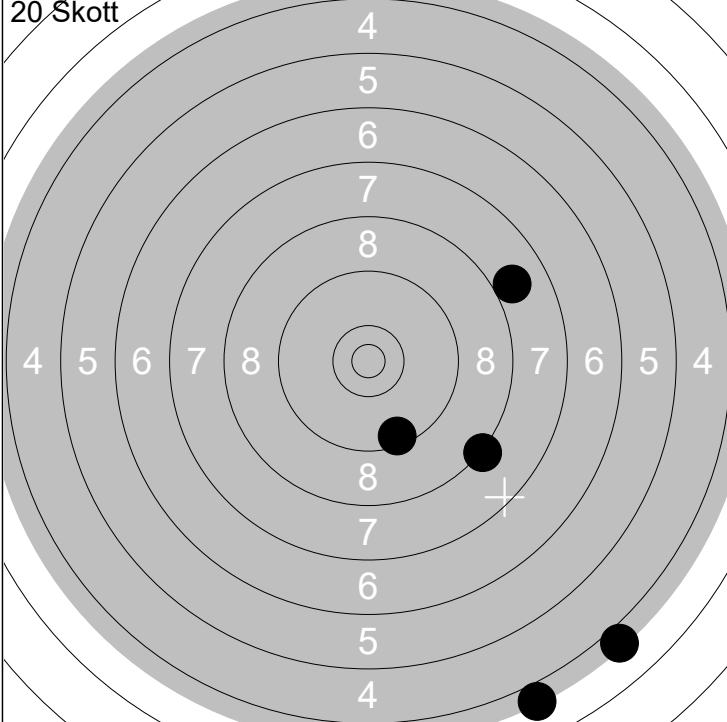

Föreningsmästerskap 3

Farhults uskf

20 Skott

1: 3.7 ↗
 2: 7.1 ←
 3: 8.2 →
 4: 0.0 ↗
 5: 2.9 ↗

Serie 20 (0x)

Total 20 (0x)

20 Skott

6: 4.0 ↓
 7: 4.0 ↓
 8: 9.5 ↓
 9: 8.3 ↓
 10: 8.0 ↗

Serie 33 (0x)

Total 53 (0x)

20 Skott

11: 5.4 ↗
 12: 9.2 ↓
 13: 10.0 ←
 14: 3.7 →
 15: 6.0 ↙

Serie 33 (0x)

Total 86 (0x)

20 Skott

16: 2.3 ↓
 17: 7.0 ↗
 18: 8.2 →
 19: 3.5 ↓
 20: 3.7 ←

Serie 23 (0x)

Total 109 (0x)

1: 9.1 ↖
2: 9.2 ↙
3: 10.0 ←
4: 9.1 ↙
5: 10.5x →

Serie	47 (1x)
Total	47 (1x)

6: 10.5x →
7: 9.3 ↙
8: 9.0 ↙
9: 9.1 ↙
10: 9.7 ←

Serie	46 (1x)
Total	93 (2x)

11: 9.0 →
12: 10.4x ↖
13: 9.8 ↙
14: 8.9 ↙
15: 9.3 ↙