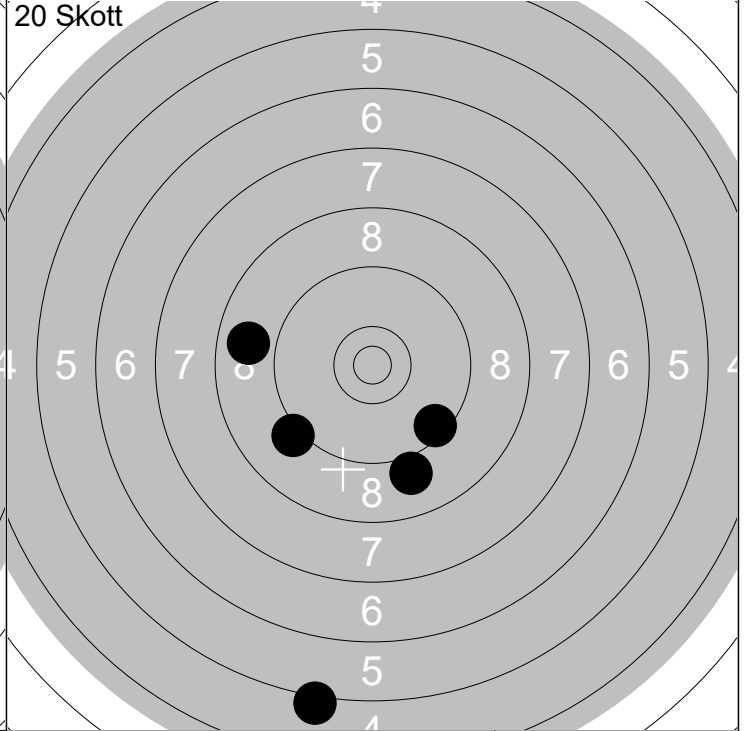

50m

12.09.2022 Föreningsmästerskap 4 Farhults uskf

1: 6.7	→	Serie 31 (0x)
2: 6.3	↑	
3: 5.0	↑	
4: 6.5	←	
5: 8.1	↖	
Total 31 (0x)		

6: 8.8	←	Serie 40 (0x)
7: 9.5	↘	
8: 9.0	↘	
9: 5.2	↓	
10: 9.2	↙	
Total 71 (0x)		

11: 9.1	↘	Serie 40 (1x)
12: 10.5x	↑	
13: 9.3	↑	
14: 4.8	↑	
15: 8.1	←	
Total 111 (1x)		

16: 6.8	↗	Serie 35 (0x)
17: 7.7	↖	
18: 8.8	↑	
19: 7.2	↖	
20: 7.3	↗	
Total 146 (1x)		

1:	7.8	↖
2:	9.8	↓
3:	7.5	←
4:	8.5	←
5:	7.9	←

Serie	38 (0x)
Total	38 (0x)

6:	8.4	←
7:	8.2	↗
8:	6.6	↖
9:	6.9	←
10:	9.8	↑

Serie	37 (0x)
Total	75 (0x)

11:	9.2	↓
12:	9.8	↓
13:	9.6	↗
14:	10.0	↑
15:	9.1	↑

Serie	46 (0x)
Total	121 (0x)

16:	8.3	←
17:	7.4	↑
18:	8.4	↓
19:	9.4	↑
20:	8.5	↗