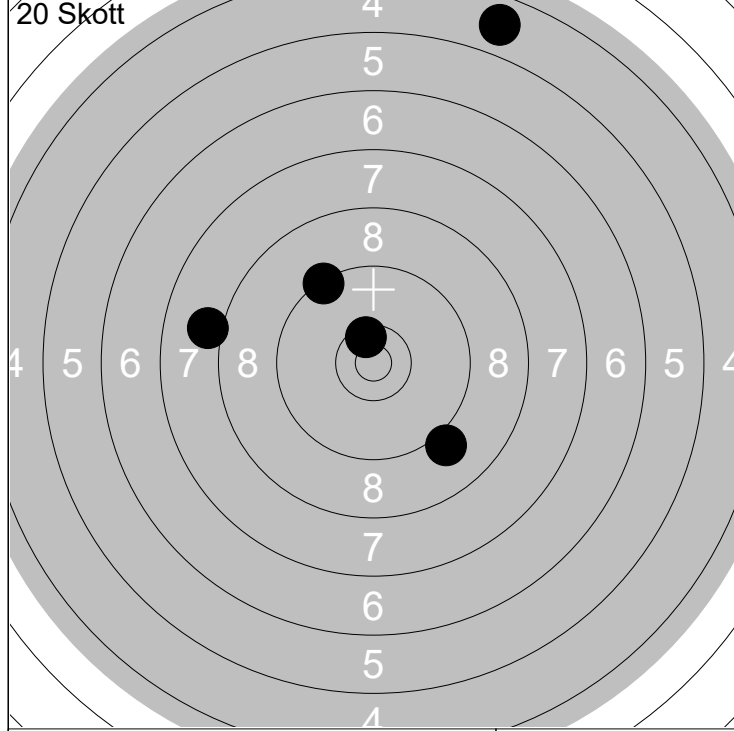

50m

12.09.2022 Föreningsmästerskap 4 Farhults uskf

1: 6.7	→	Serie 31 (0x)
2: 6.3	↑	
3: 5.0	↑	
4: 6.5	←	
5: 8.1	↖	
Total 31 (0x)		

6: 8.8	←	Serie 40 (0x)
7: 9.5	↘	
8: 9.0	↘	
9: 5.2	↓	
10: 9.2	↙	
Total 71 (0x)		

11: 9.1	↘	Serie 40 (1x)
12: 10.5x	↑	
13: 9.3	↑	
14: 4.8	↑	
15: 8.1	←	
Total 111 (1x)		

16: 6.8	↗	Serie 35 (0x)
17: 7.7	↖	
18: 8.8	↑	
19: 7.2	↖	
20: 7.3	↗	
Total 146 (1x)		

1:	7.8	↖
2:	9.8	↓
3:	7.5	←
4:	8.5	←
5:	7.9	←

Serie	38 (0x)
Total	38 (0x)

6:	8.4	←
7:	8.2	↗
8:	6.6	↖
9:	6.9	←
10:	9.8	↑

Serie	37 (0x)
Total	75 (0x)

11:	9.2	↓
12:	9.8	↓
13:	9.6	↗
14:	10.0	↑
15:	9.1	↑

Serie	46 (0x)
Total	121 (0x)

16:	8.3	←
17:	7.4	↑
18:	8.4	↓
19:	9.4	↑
20:	8.5	↗