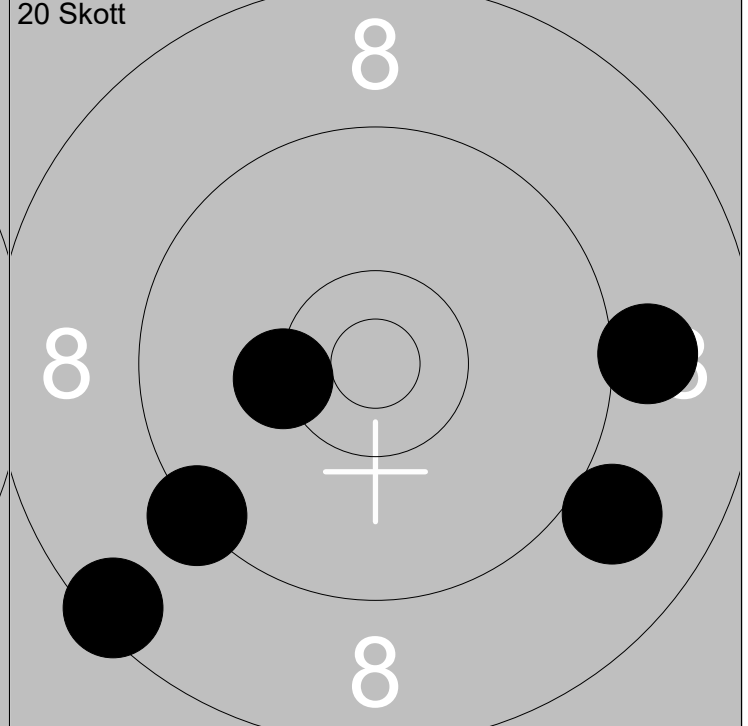

11: 8.9	↗
12: 10.6x	↓
13: 10.0	↙
14: 9.8	↙
15: 9.4	↓

Serie	46 (1x)
Total	135 (4x)

16: 10.3x	←
17: 9.1	↗
18: 9.0	↘
19: 9.3	↙
20: 8.5	↙

Serie	45 (1x)
Total	180 (5x)