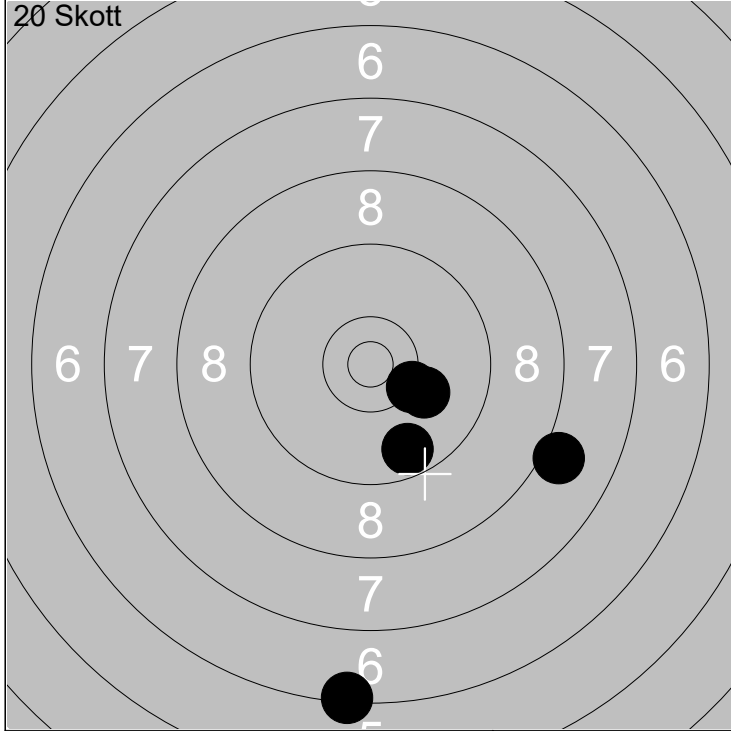

Serie	40 (0x)
Total	161 (0x)

1: 9.1 ↗		Serie	38 (0x)	
2: 7.3 →			Total	38 (0x)
3: 8.6 ↑				
4: 6.8 →				
5: 8.8 ↑				

6: 6.9 →		Serie	36 (0x)	
7: 8.0 →			Total	74 (0x)
8: 6.1 ↑				
9: 8.0 ↓				
10: 8.0 ↓				

11: 8.3 →		Serie	42 (0x)	
12: 9.2 ↓			Total	116 (0x)
13: 7.5 ↗				
14: 9.9 ↓				
15: 9.8 ↓				

16: 9.5 ↑		Serie	45 (1x)	
17: 8.7 →			Total	161 (1x)
18: 9.2 ↖				
19: 10.6x ←				
20: 9.6 →				

1:	6.4	↓
2:	10.3x	↘
3:	8.1	↘
4:	10.1	↘
5:	9.7	↓