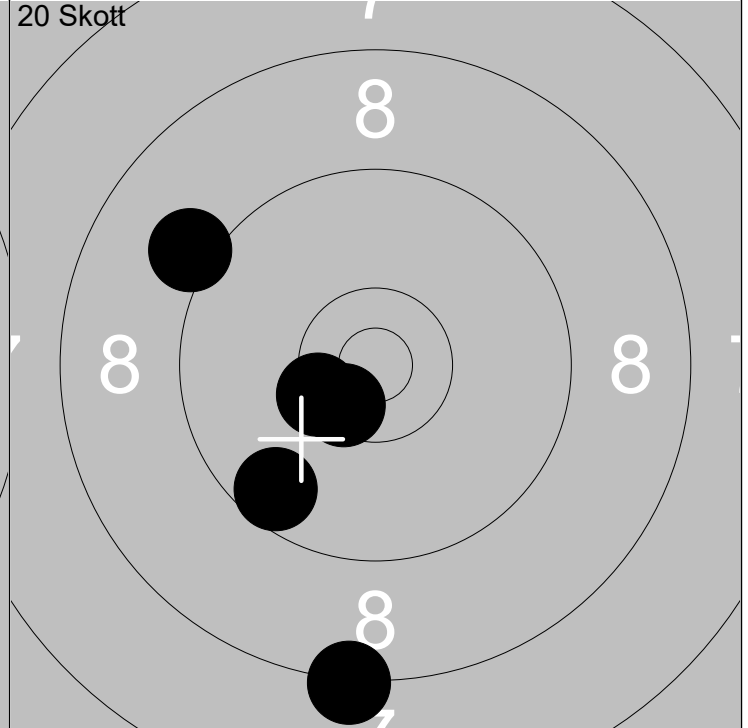

Farhults uskf

20 Skott

1: 10.3x ←
 2: 10.6x ↘
 3: 10.1 →
 4: 10.2 ↓
 5: 10.1 ↑

Serie 50 (2x)

Total 50 (2x)

20 Skott

6: 9.3 ↓
 7: 9.4 ↘
 8: 8.9 →
 9: 9.9 ↗
 10: 2.3 ↓

Serie 37 (0x)

Total 87 (2x)

20 Skott

11: 8.9 ↑
 12: 10.8x ↗
 13: 9.9 ↓
 14: 9.5 ←
 15: 9.2 →

Serie 45 (1x)

Total 132 (3x)

20 Skott

16: 9.3 ←
 17: 9.8 ↗
 18: 8.1 ↗
 19: 10.1 ←
 20: 10.0 ←

Serie 46 (0x)

Total 178 (3x)

1:	9.7	↙
2:	9.4	↓
3:	9.0	↓
4:	9.4	↙
5:	10.5x	↖

Serie	46 (1x)
Total	46 (1x)

6:	10.5x	↙
7:	9.6	↙
8:	10.4x	↙
9:	9.1	↖
10:	8.3	↓

Serie	46 (2x)
Total	92 (3x)

11:	9.5	↖
12:	10.2	↖
13:	9.0	↖
14:	10.0	↓
15:	10.7x	↓

Serie	48 (1x)
Total	140 (4x)

16:	10.4x	↙
17:	10.2	↖
18:	9.4	↙
19:	10.2	↓
20:	9.6	↓

Serie	48 (1x)
Total	188 (5x)