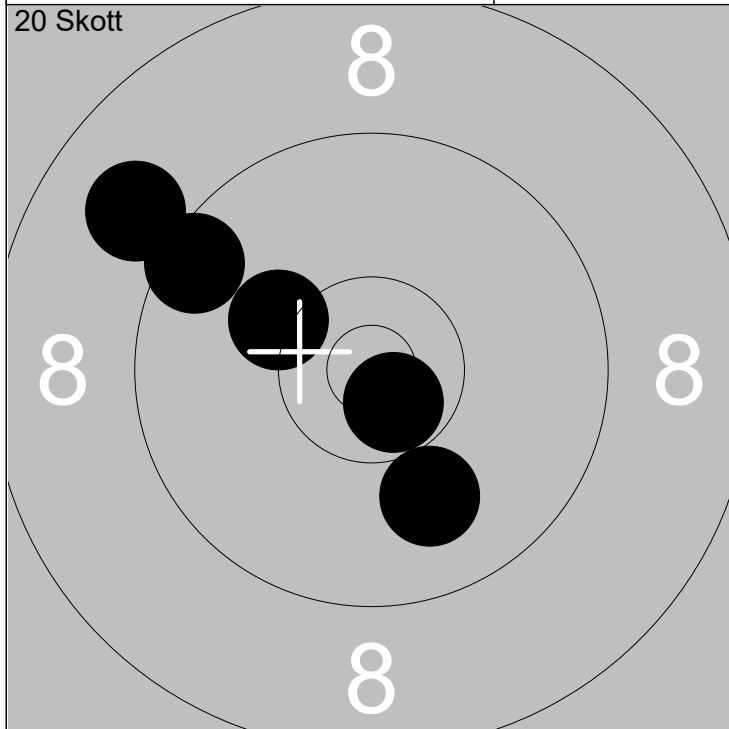

Total 87 (2x)

20 Skott

11: 8.9 ↑
 12: 10.8x ↗
 13: 9.9 ↓
 14: 9.5 ←
 15: 9.2 →

Serie 45 (1x)

Total 132 (3x)

20 Skott

16: 9.3 ←
 17: 9.8 ↗
 18: 8.1 ↗
 19: 10.1 ←
 20: 10.0 ←

Serie 46 (0x)

Total 178 (3x)

1:	9.7	↙
2:	9.4	↓
3:	9.0	↓
4:	9.4	↙
5:	10.5x	↖

Serie	46 (1x)
Total	46 (1x)

6:	10.5x	↙
7:	9.6	↙
8:	10.4x	↙
9:	9.1	↖
10:	8.3	↓

Serie	46 (2x)
Total	92 (3x)

11:	9.5	↖
12:	10.2	↖
13:	9.0	↖
14:	10.0	↓
15:	10.7x	↓

Serie	48 (1x)
Total	140 (4x)

16:	10.4x	↙
17:	10.2	↖
18:	9.4	↙
19:	10.2	↓
20:	9.6	↓

Serie	48 (1x)
Total	188 (5x)