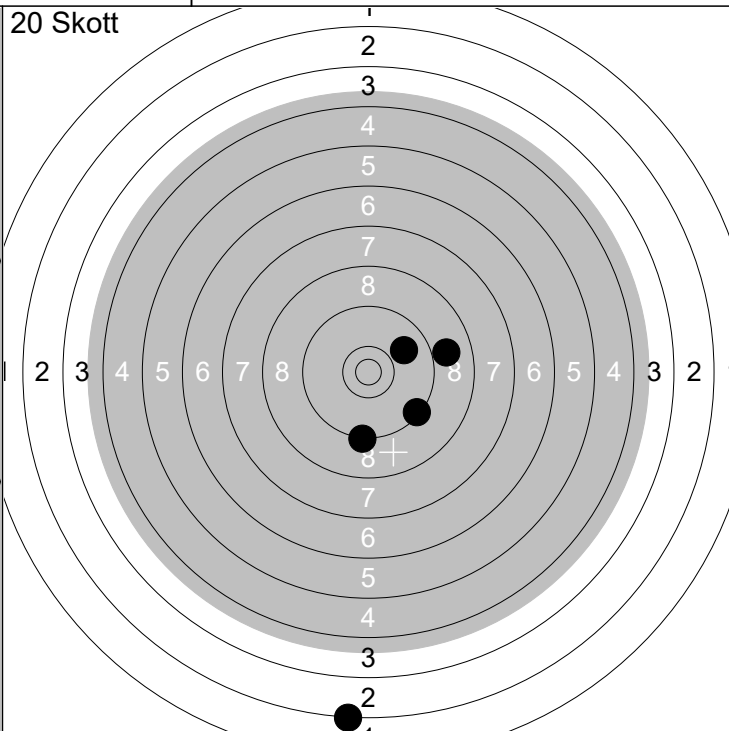

Farhults uskf

20 Skott

1: 10.3x ←
 2: 10.6x ↘
 3: 10.1 →
 4: 10.2 ↓
 5: 10.1 ↑

Serie 50 (2x)

Total 50 (2x)

20 Skott

6: 9.3 ↓
 7: 9.4 ↘
 8: 8.9 →
 9: 9.9 ↗
 10: 2.3 ↓

Serie 37 (0x)

Total 87 (2x)

20 Skott

11: 8.9 ↑
 12: 10.8x ↗
 13: 9.9 ↓
 14: 9.5 ←
 15: 9.2 →

Serie 45 (1x)

Total 132 (3x)

20 Skott

16: 9.3 ←
 17: 9.8 ↗
 18: 8.1 ↗
 19: 10.1 ←
 20: 10.0 ←

Serie 46 (0x)

Total 178 (3x)

1:	9.7	↙
2:	9.4	↓
3:	9.0	↓
4:	9.4	↙
5:	10.5x	↖

Serie	46 (1x)
Total	46 (1x)

6:	10.5x	↙
7:	9.6	↙
8:	10.4x	↙
9:	9.1	↖
10:	8.3	↓

Serie	46 (2x)
Total	92 (3x)

11:	9.5	↖
12:	10.2	↖
13:	9.0	↖
14:	10.0	↓
15:	10.7x	↓